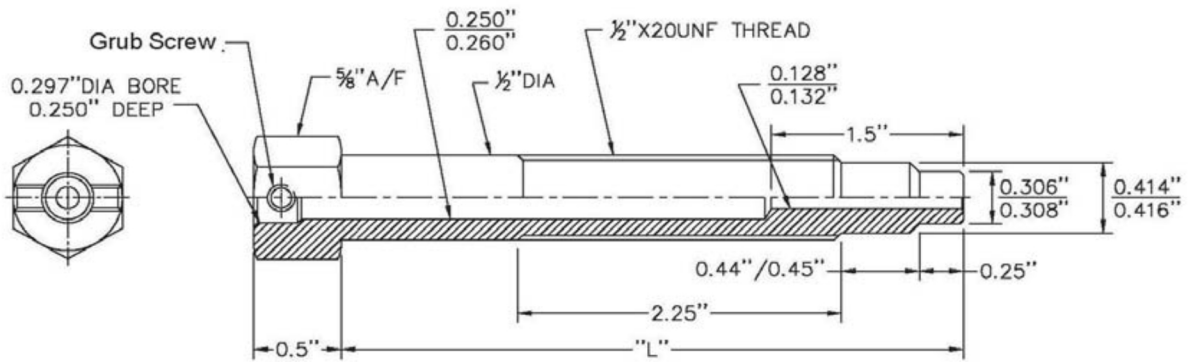

## MELT BOLTS

Part #	Length
MTB-304-003X	3"
MTB-304-004X	4"
MTB-304-006X	6"

- Material: SS304
- Bored through to suit 1/8" OD probe
- Supplied w/ 2 set screws
- Other lengths & configurations upon request