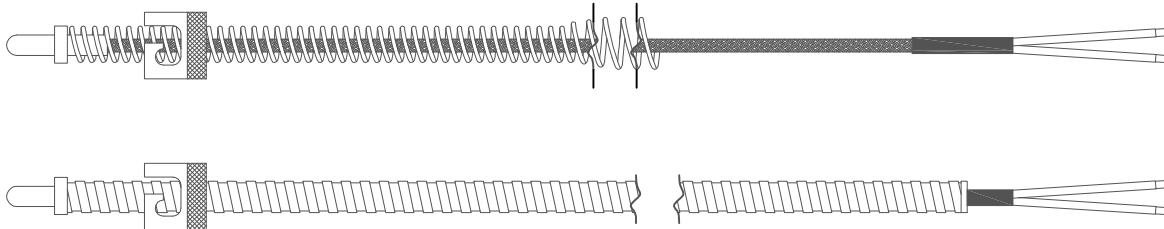

## ADJUSTABLE BAYONET

**BAY**

1	2	3	4	5	6	7

CALIBRATION	
J, K	

1

DIAMETER	
.125	1/8"
.188	3/16"
.250	1/4"

2

JUNCTION	
G	GROUNDED
U	UNGROUNDED

3

WIRE LENGTH	
	EX: 36"

4

5

WIRE TYPE	
F	FIBERGLASS
S	FIBERGLASS W/ SSOB
A	FIBERGLASS W/ ARMOR

6

TERMINATION	
A	SPLIT LEADS
B	SPLIT LEADS W/ SPADES
C	STANDARD MALE CONN.
D	MINI MALE CONN.
E	STANDARD FEMALE CONN.
F	MINI FEMALE CONN.