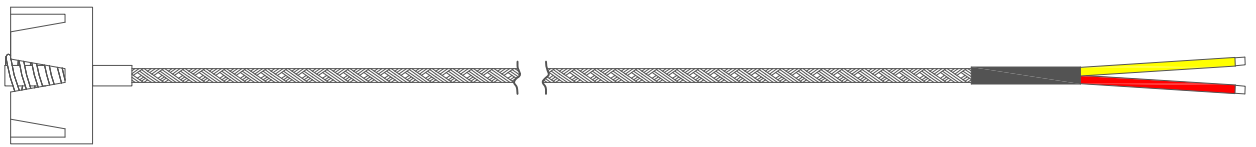

THERMOPAR

MAGNETIC THERMOCOUPLE

MT

1 2 3 4 5

CALIBRATION	
J, JJ, K, KK, T, TT, E, EE	

1

4

TERMINATION	
A	SPLIT LEADS
B	SPLIT LEADS W/SPADES
C	STANDARD MALE CONN.
D	MINI MALE CONN.
E	STANDARD FEMALE CONN.
F	MINI FEMALE CONN.

WIRE TYPE	
F	FIBERGLASS
S	FIBERGLASS W/ SSOB
A	FIBERGLASS W/ ARMOR
T	TEFLON

2

5

OTHER	
X	SPECIFY
O	NONE

WIRE LENGTH	
EX: 36"	

3